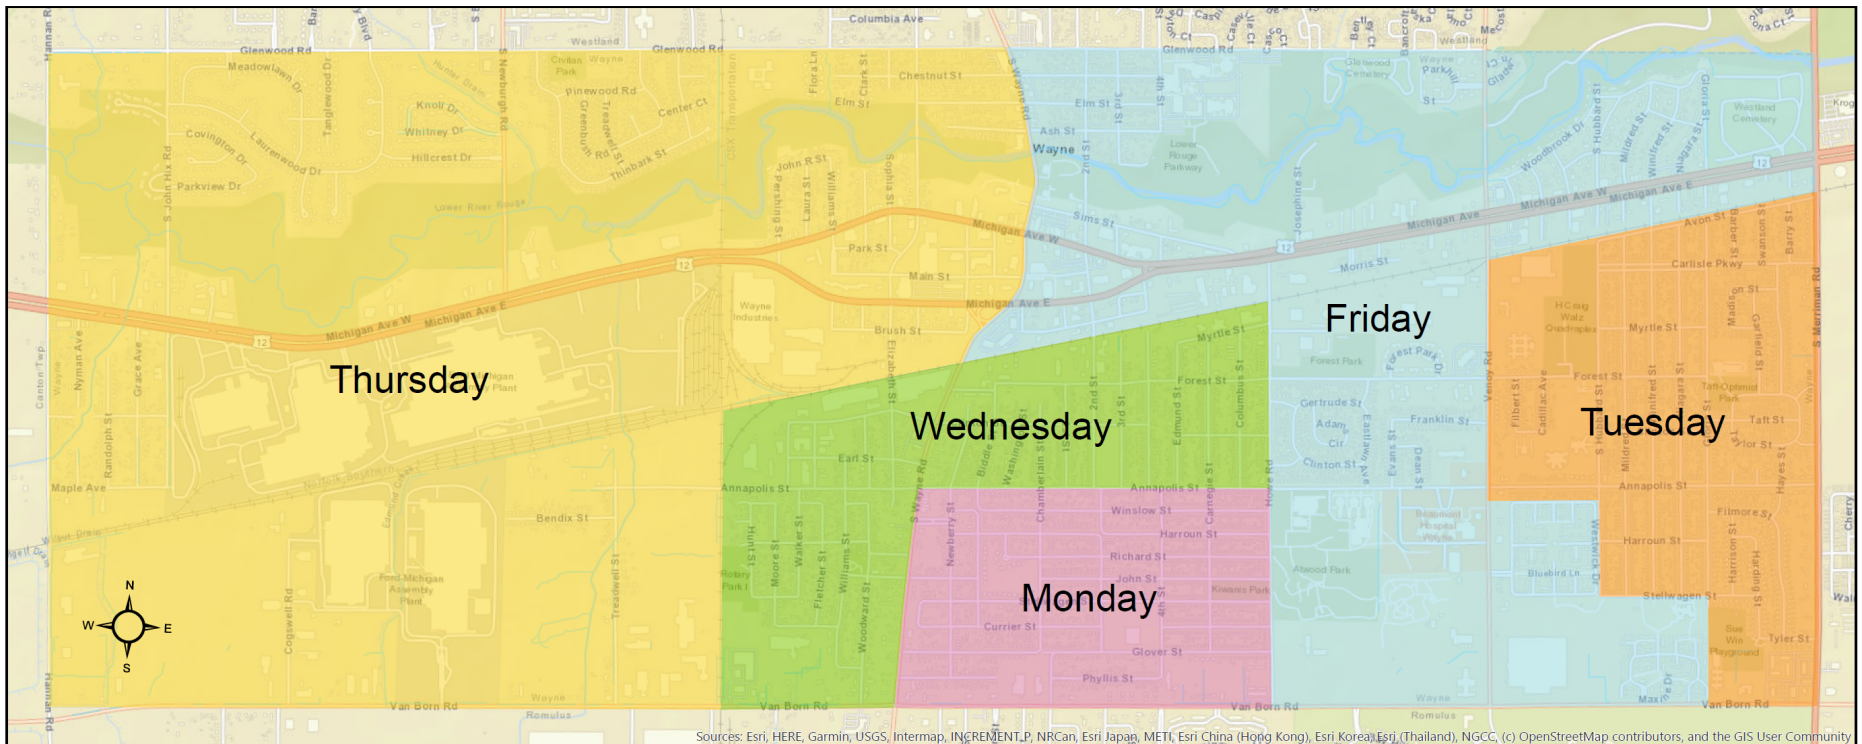

City of Wayne

Weekly Refuse Pickup Schedule

Contact the Department of Public Works for More Information:

734-721-8600

Monday -

Tuesday -

Wednesday -

Pink Area

Orange Area

Green Area

Thursday -

Friday -

Yellow Area

Blue Area

Sources: Esri, HERE, Garmin, USGS, Intermap, INCREMENT.P, NRCAn, Esri Japa, METI, Esri China (Hong Kong), Esri Korea, Esri (Thailand), NGCC, (c) OpenStreetMap contributors, and the GIS User Community